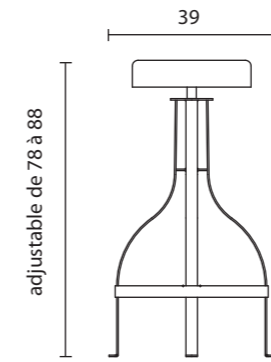

MANGANÈSE ÉDITIONS

14, rue Palouzié 93400 Saint-Ouen  
Tél : 01 41 66 64 00. Fax : 01 41 66 64 01

| ref. MANU 04  
Workshop stool  
size : 39 x 39 x 78 à 88

COLLECTION MANUFACTURE

| MANU 04  
Workshop stool

| Steel stool, varnished with black matt epoxy-polyester powder coat,  
black saddle stitched leather seat cover, with adjustable height.