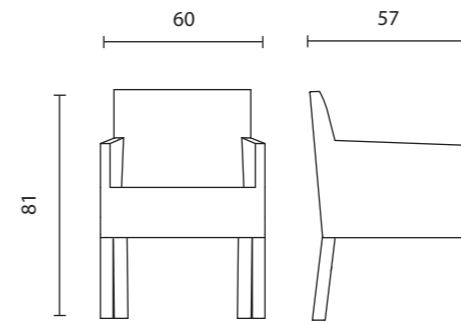

MANGANESE ÉDITIONS

14, rue Palouzié 93400 Saint-Ouen
Tél : 01 41 66 64 00. Fax : 01 41 66 64 01

| ref. MANU 02
Low fireside chair
size : 60 x 57 x 81

COLLECTION MANUFACTURE

| MANU 02
Low fireside
chair

| Upholstered low fireside chair, removable cover available from the collection, legs available in nickel-chromed metal or varnished with black matt epoxy-polyester powder coat. Ideal for relaxation areas.