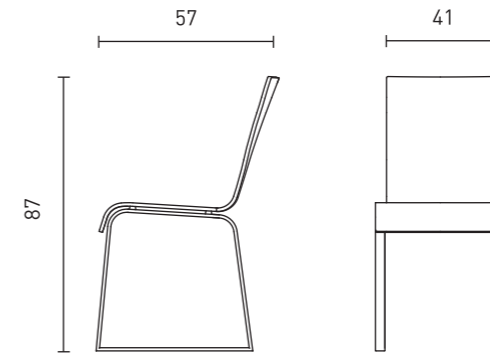

MANGANÈSE ÉDITIONS

14, rue Palouzié 93400 Saint-Ouen  
Tél : 01 41 66 64 00. Fax : 01 41 66 64 01

ref. MANU 00  
Chair Numero  
size : 57 x 41 x 87

COLLECTION MANUFACTURE

MANU 00  
Chair Numero

Steel framework chair, varnished with black matt epoxy-polyester powder coat ; multilayered beech seat, lacquered in any colours from the colour range, personalized with an adhesive number either in black or white at the back of the seat.